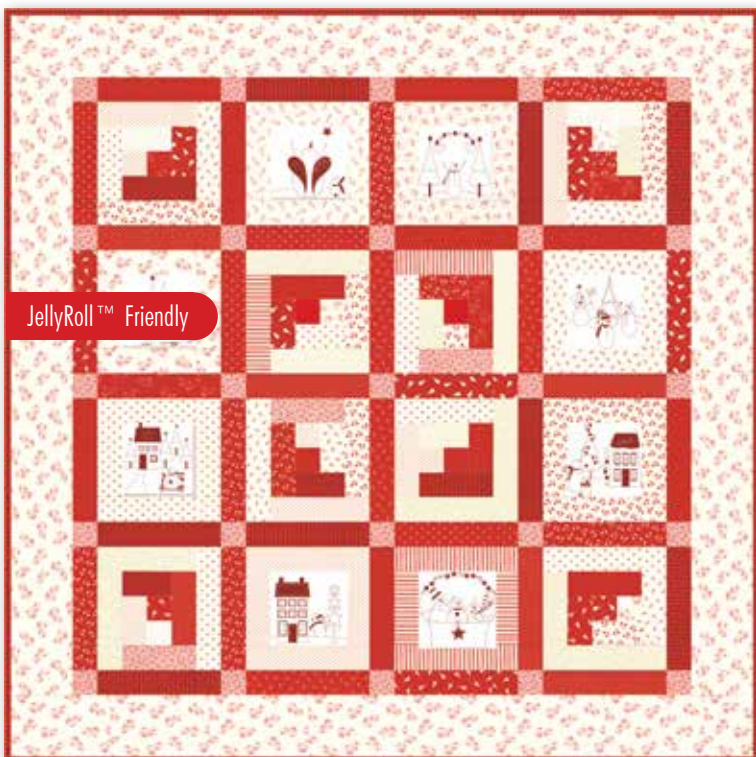

# Winter Wonderland

*Bunny Hill Designs*

*In the meadow we can build a snowman...*

**No 2872 12**  
**Snow White**

**No 2879 12**  
**Snow White**

**No 2873 11**  
**Snow White**

**W**hen it's cold outside it's time to snuggle up with *Winter Wonderland*. In colors of red and white, it's the perfect fabric for the season. I've put together stars, snowmen, and little trucks to take you on a redwork journey. The snowman panel is perfect for everything from quilts to potholders. Add your own touch of embroidery for a handmade look. Join me for some redwork fun with this cute fabric. If you love snowmen like I do you can never have too many!

*A beautiful sight,  
We're happy tonight.*

*Walking in a  
Winter Wonderland!*

**3** BHD 2083  
BHD 2083G  
*I Believe in Snowmen*  
Size: 56"x64"

*10 month Block of the Month  
Pattern includes embroidery designs.*

No 2871 12  
Snow White

No 2876 12  
Snow White

No 2875 12  
Snow White

No 2871 18  
Redwork

No 2876 15  
Tonal Redwork

No 2872 18  
Redwork

4 BHD 2086  
BHD 2086G  
*Cabin Christmas*  
Size: 60"x60"  
Pattern uses panel.