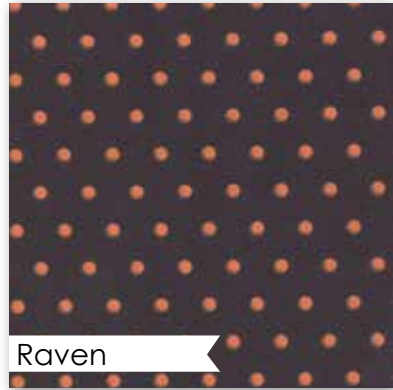

Apricot

2900 17 *

Apricot

2905 22

Pumpkin

2901 11 *

Pumpkin

2904 11 *

patterns by Bunny Hill Designs

Pumpkin

2906 11

Pumpkin

2902 11 *

Pumpkin

2905 11 *

● ● ● Have a spooky delightful Halloween! ● ● ●

Ash Grey

2900 14 *

Raven

2905 14 *

Raven

2906 12 *

Raven

2903 12 *

Ash Grey

2902 14 *

Ash Grey

2904 14 *

Ash Grey

2901 14

Ash Grey

2903 14