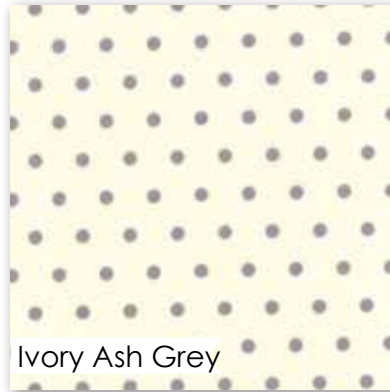

BHD 2115 / BHD 2115G
Scaredy Cat Size: 6.5" x 4"

Bella Solids

Purple

9900 21

Ivory

9900 60

Apricot

9900 162

Clementine

9900 209

Pistachio

9900 134

Charcoal

9900 284

Steel

9900 184

Ivory

2905 32

Ivory Ash Grey

2904 13 *

Ivory Ash Grey

2905 31

Ivory

2901 13