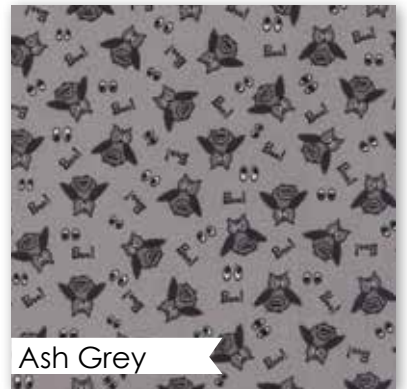

patterns by Bunny Hill Designs

Pumpkin

2906 11

Pumpkin

2902 11 *

Pumpkin

2905 11 *

● ● ● Have a spooky delightful Halloween! ● ● ●

Ash Grey

2900 14 *

Raven

2905 14 *

Raven

2906 12 *

Raven

2903 12 *

Ash Grey

2902 14 *

Ash Grey

2904 14 *

Ash Grey

2901 14

Ash Grey

2903 14