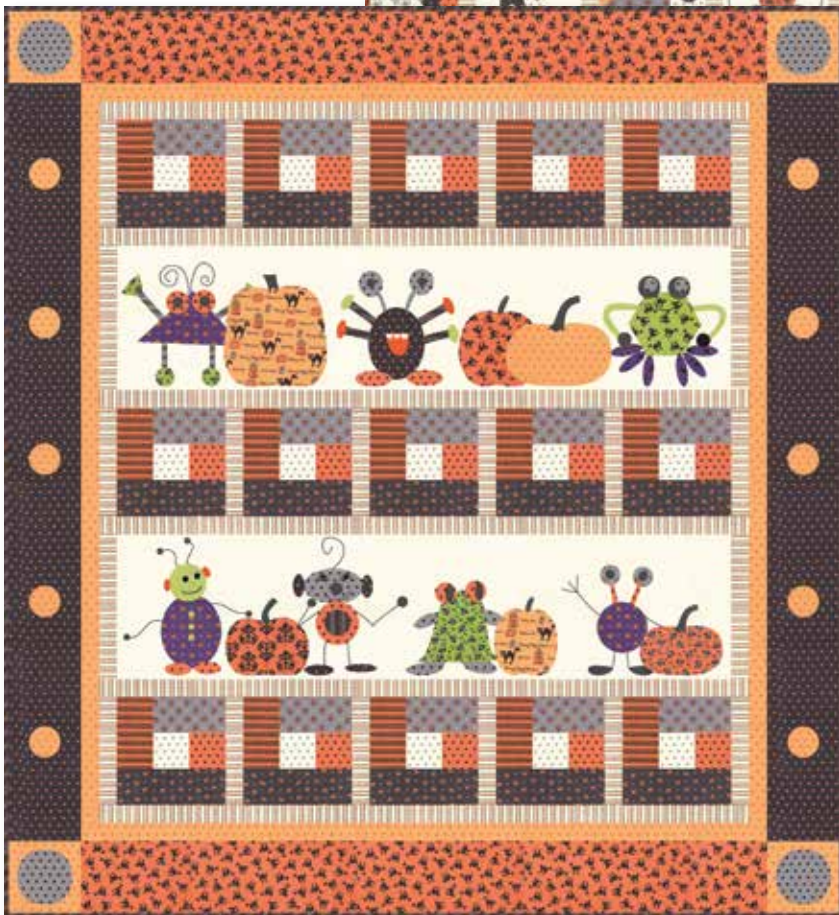

Citron

2902 15

Citron

2901 16 *

Citron

2904 15

JR friendly

BHD 2112 / BHD 2112G
Postcard Cuties for Halloween
Size: 36.5" x 38.5"

BHD 2114 / BHD 2114G
Tiggy Cat
Size: 4" x 9"

BHD 2111 / BHD 2111G
Spooky Halloween Row of the Month
Size: 46.5" x 53.5"

also available as:
2900 MOD
Digital Model

BHD 2113 / BHD 2113G
Monster Madness Size: 47" x 51"