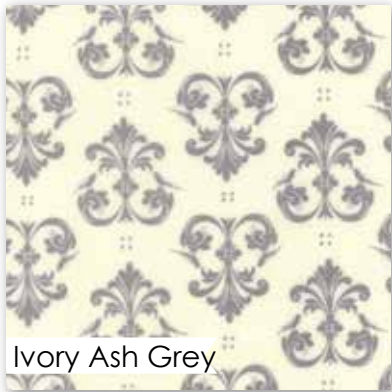

BHD 2115 / BHD 2115G
Scaredy Cat Size: 6.5" x 4"

Bella Solids

Purple

9900 21

Ivory

9900 60

Apricot

9900 162

Clementine

9900 209

Pistachio

9900 134

Charcoal

9900 284

Steel

9900 184

Ivory

2905 32

Ivory Ash Grey

2904 13 *

Ivory Ash Grey

2905 31

Ivory

2901 13