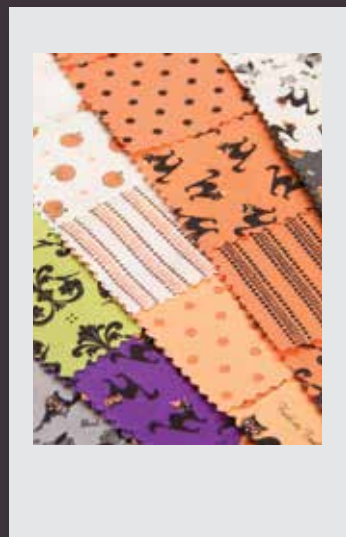

Citron

2902 15

Citron

2901 16 *

Citron

2904 15

JR friendly

BHD 2112 / BHD 2112G
Postcard Cuties for Halloween
Size: 36.5" x 38.5"

BHD 2114 / BHD 2114G
Tiggy Cat
Size: 4" x 9"

BHD 2111 / BHD 2111G
Spooky Halloween Row of the Month
Size: 46.5" x 53.5"

also available as:
2900 MOD
Digital Model

BHD 2113 / BHD 2113G
Monster Madness Size: 47" x 51"