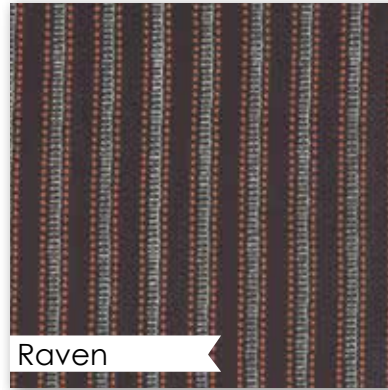

Apricot

2900 17 *

Apricot

2905 22

Pumpkin

2901 11 *

Pumpkin

2904 11 *

patterns by Bunny Hill Designs

Pumpkin

2906 11

Pumpkin

2902 11 *

Pumpkin

2905 11 *

● ● ● Have a spooky delightful Halloween! ● ● ●

Ash Grey

2900 14 *

Raven

2905 14 *

Raven

2906 12 *

Raven

2903 12 *